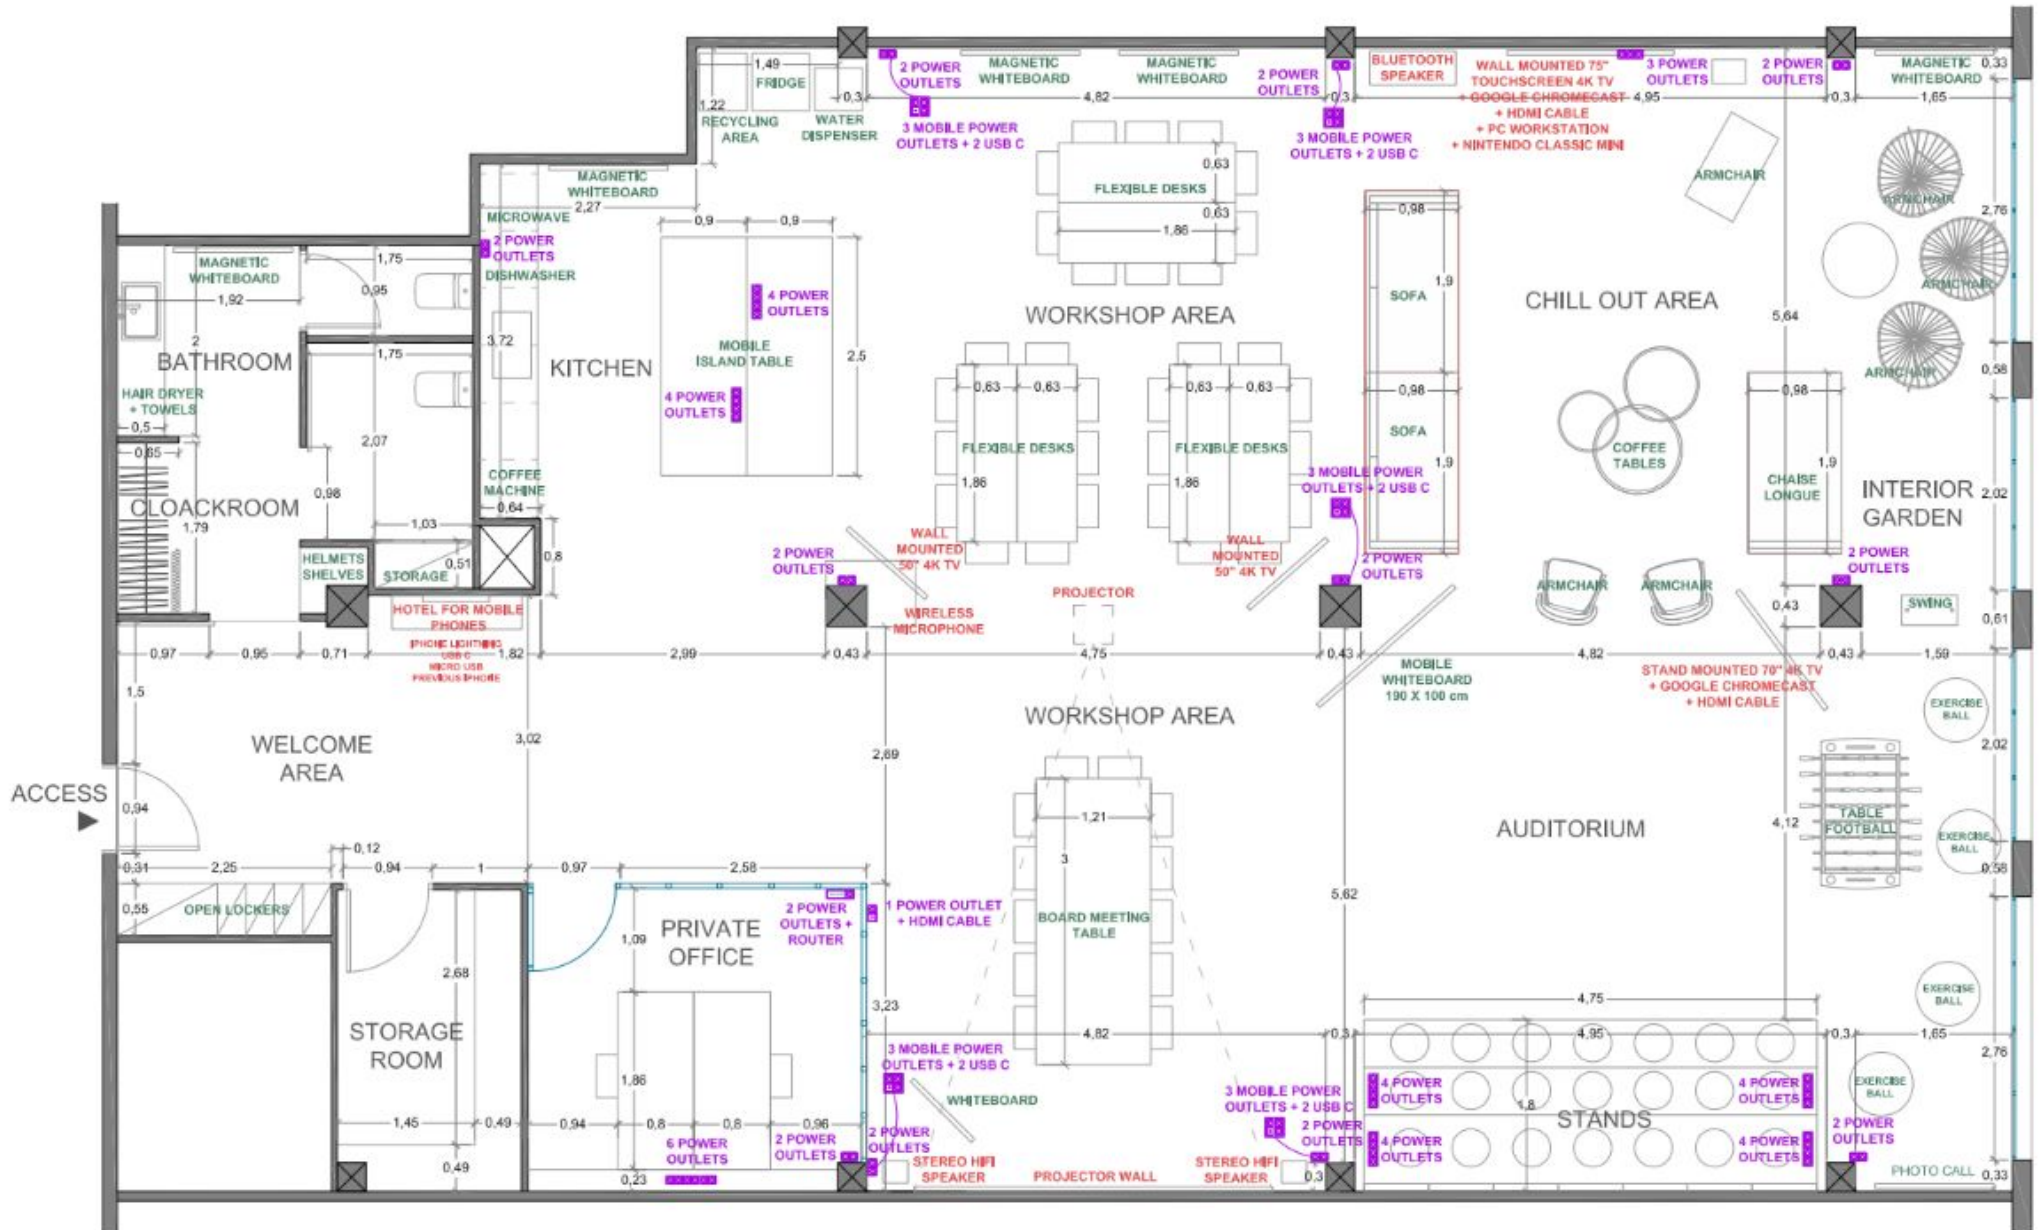

Fact Sheet - MeetBox

GENERAL FLOOR PLAN

TECHNICAL FLOOR PLAN

CAPACITIES

150
Standing

100
Seated

60
Classroom

100
Theater

90
Banquet

41
Conference

36
U shape

230 m²
Floor area

TECHNICAL RIDER

	Quantity
LASER PROJECTOR PANASONIC PT-EW550 (5300 LUMENS)	1
HIFI SPEAKERS YAMAHA 150 W	2
WIRELESS MICROPHONE	1
50" 4K TV	2
70" 4K TV	1
75" 4K TOUCH SCREEN	1
BLUETOOTH SPEAKER AUDIOPRO ADDON C10	1
Intel NUC 8 Business (i7-8705G, 16GB RAM, 512GB SSD AMD Radeon RX Vega M GL) with Windows 10 Pro	1
LECTERN WITH WIRELESS MICROPHONE	1